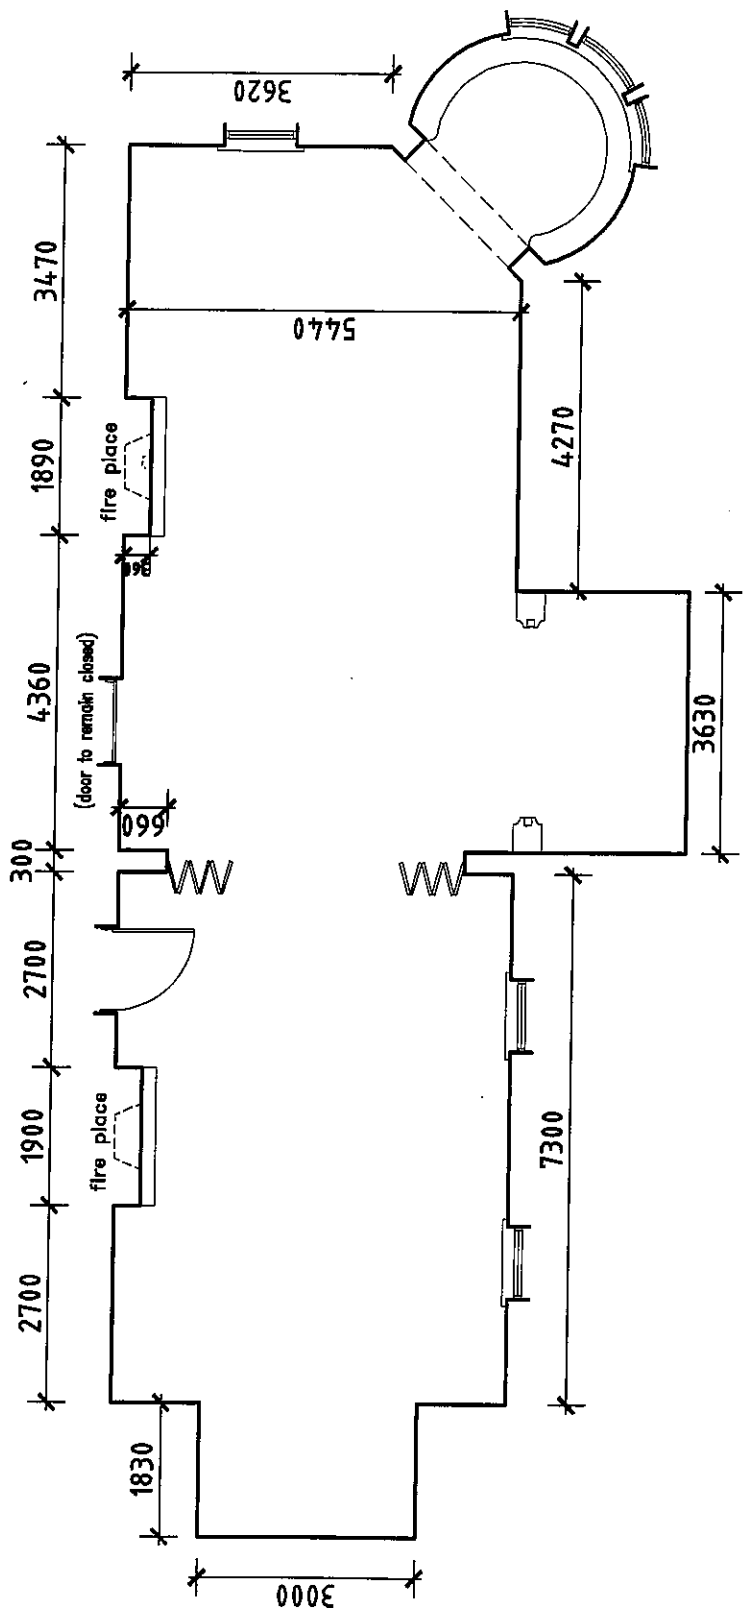

NOTE: Picture rail is 3.3m above floor level

CARCLEW LAYOUT